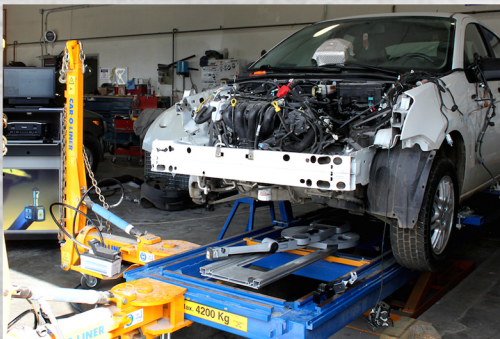

Automotive Projects

Wes Readinger
President
812-249-1259 Mobile
wreadinger@hannigconstruction.com

Construction Projects

Representative Client Listing

Industrial

- Ampacet Corporation
- B&G Foods, Inc.
- Great Dane
- Koenig Scales
- Hydrite Chemical